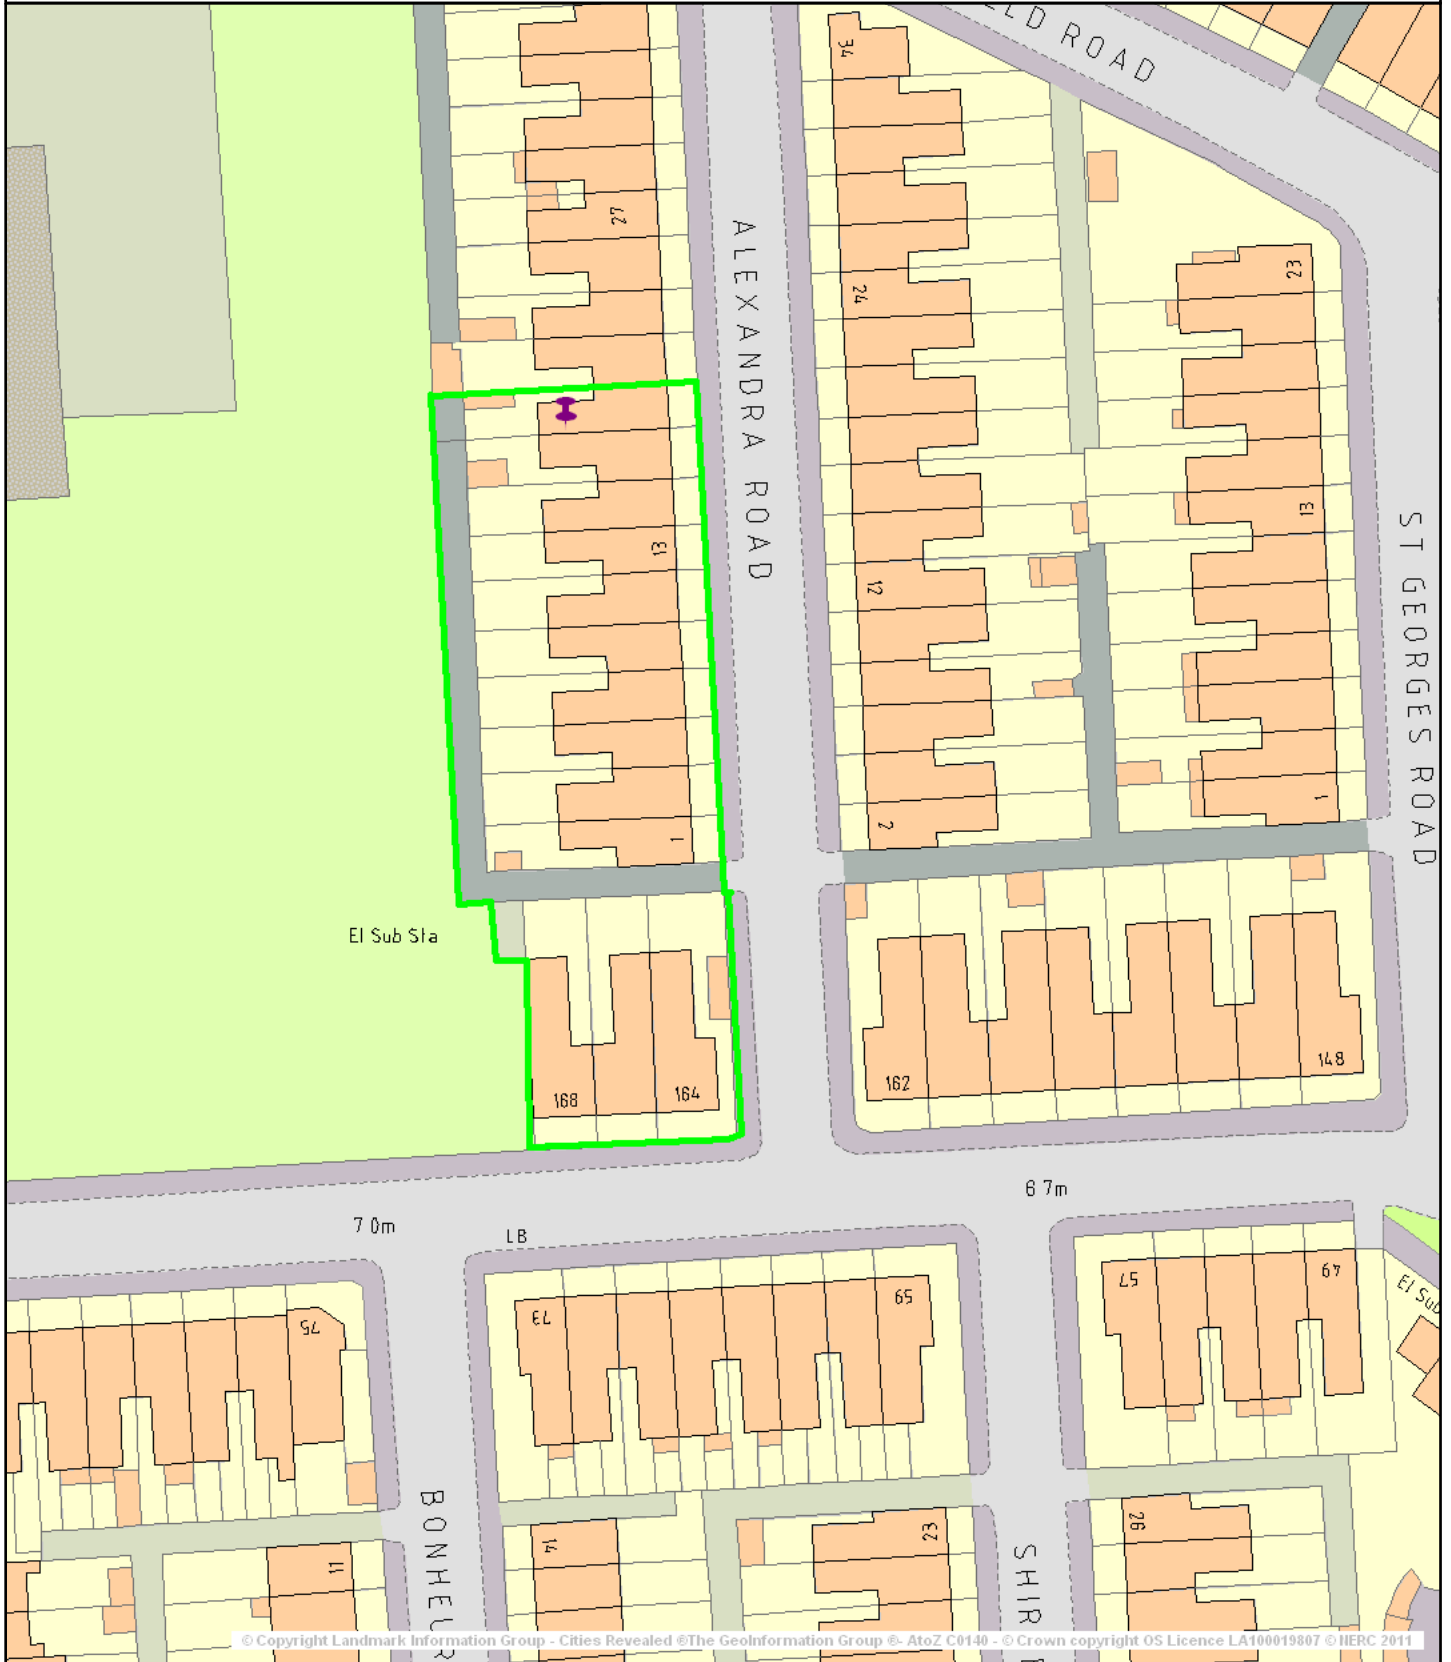

19 Alexandra Road, Chiswick, W4 1AX

Reproduced from the Ordnance Survey mapping with the permission of Her Majesty's Stationery Office. Crown Copyright reserved. Unauthorised reproduction infringes Crown Copyright and may lead to prosecution or civil proceedings.
LICENCE NO: LA100019807 2009

Scale 1/789 Date 24/2/2011

Centre = 520909 E 179662 N